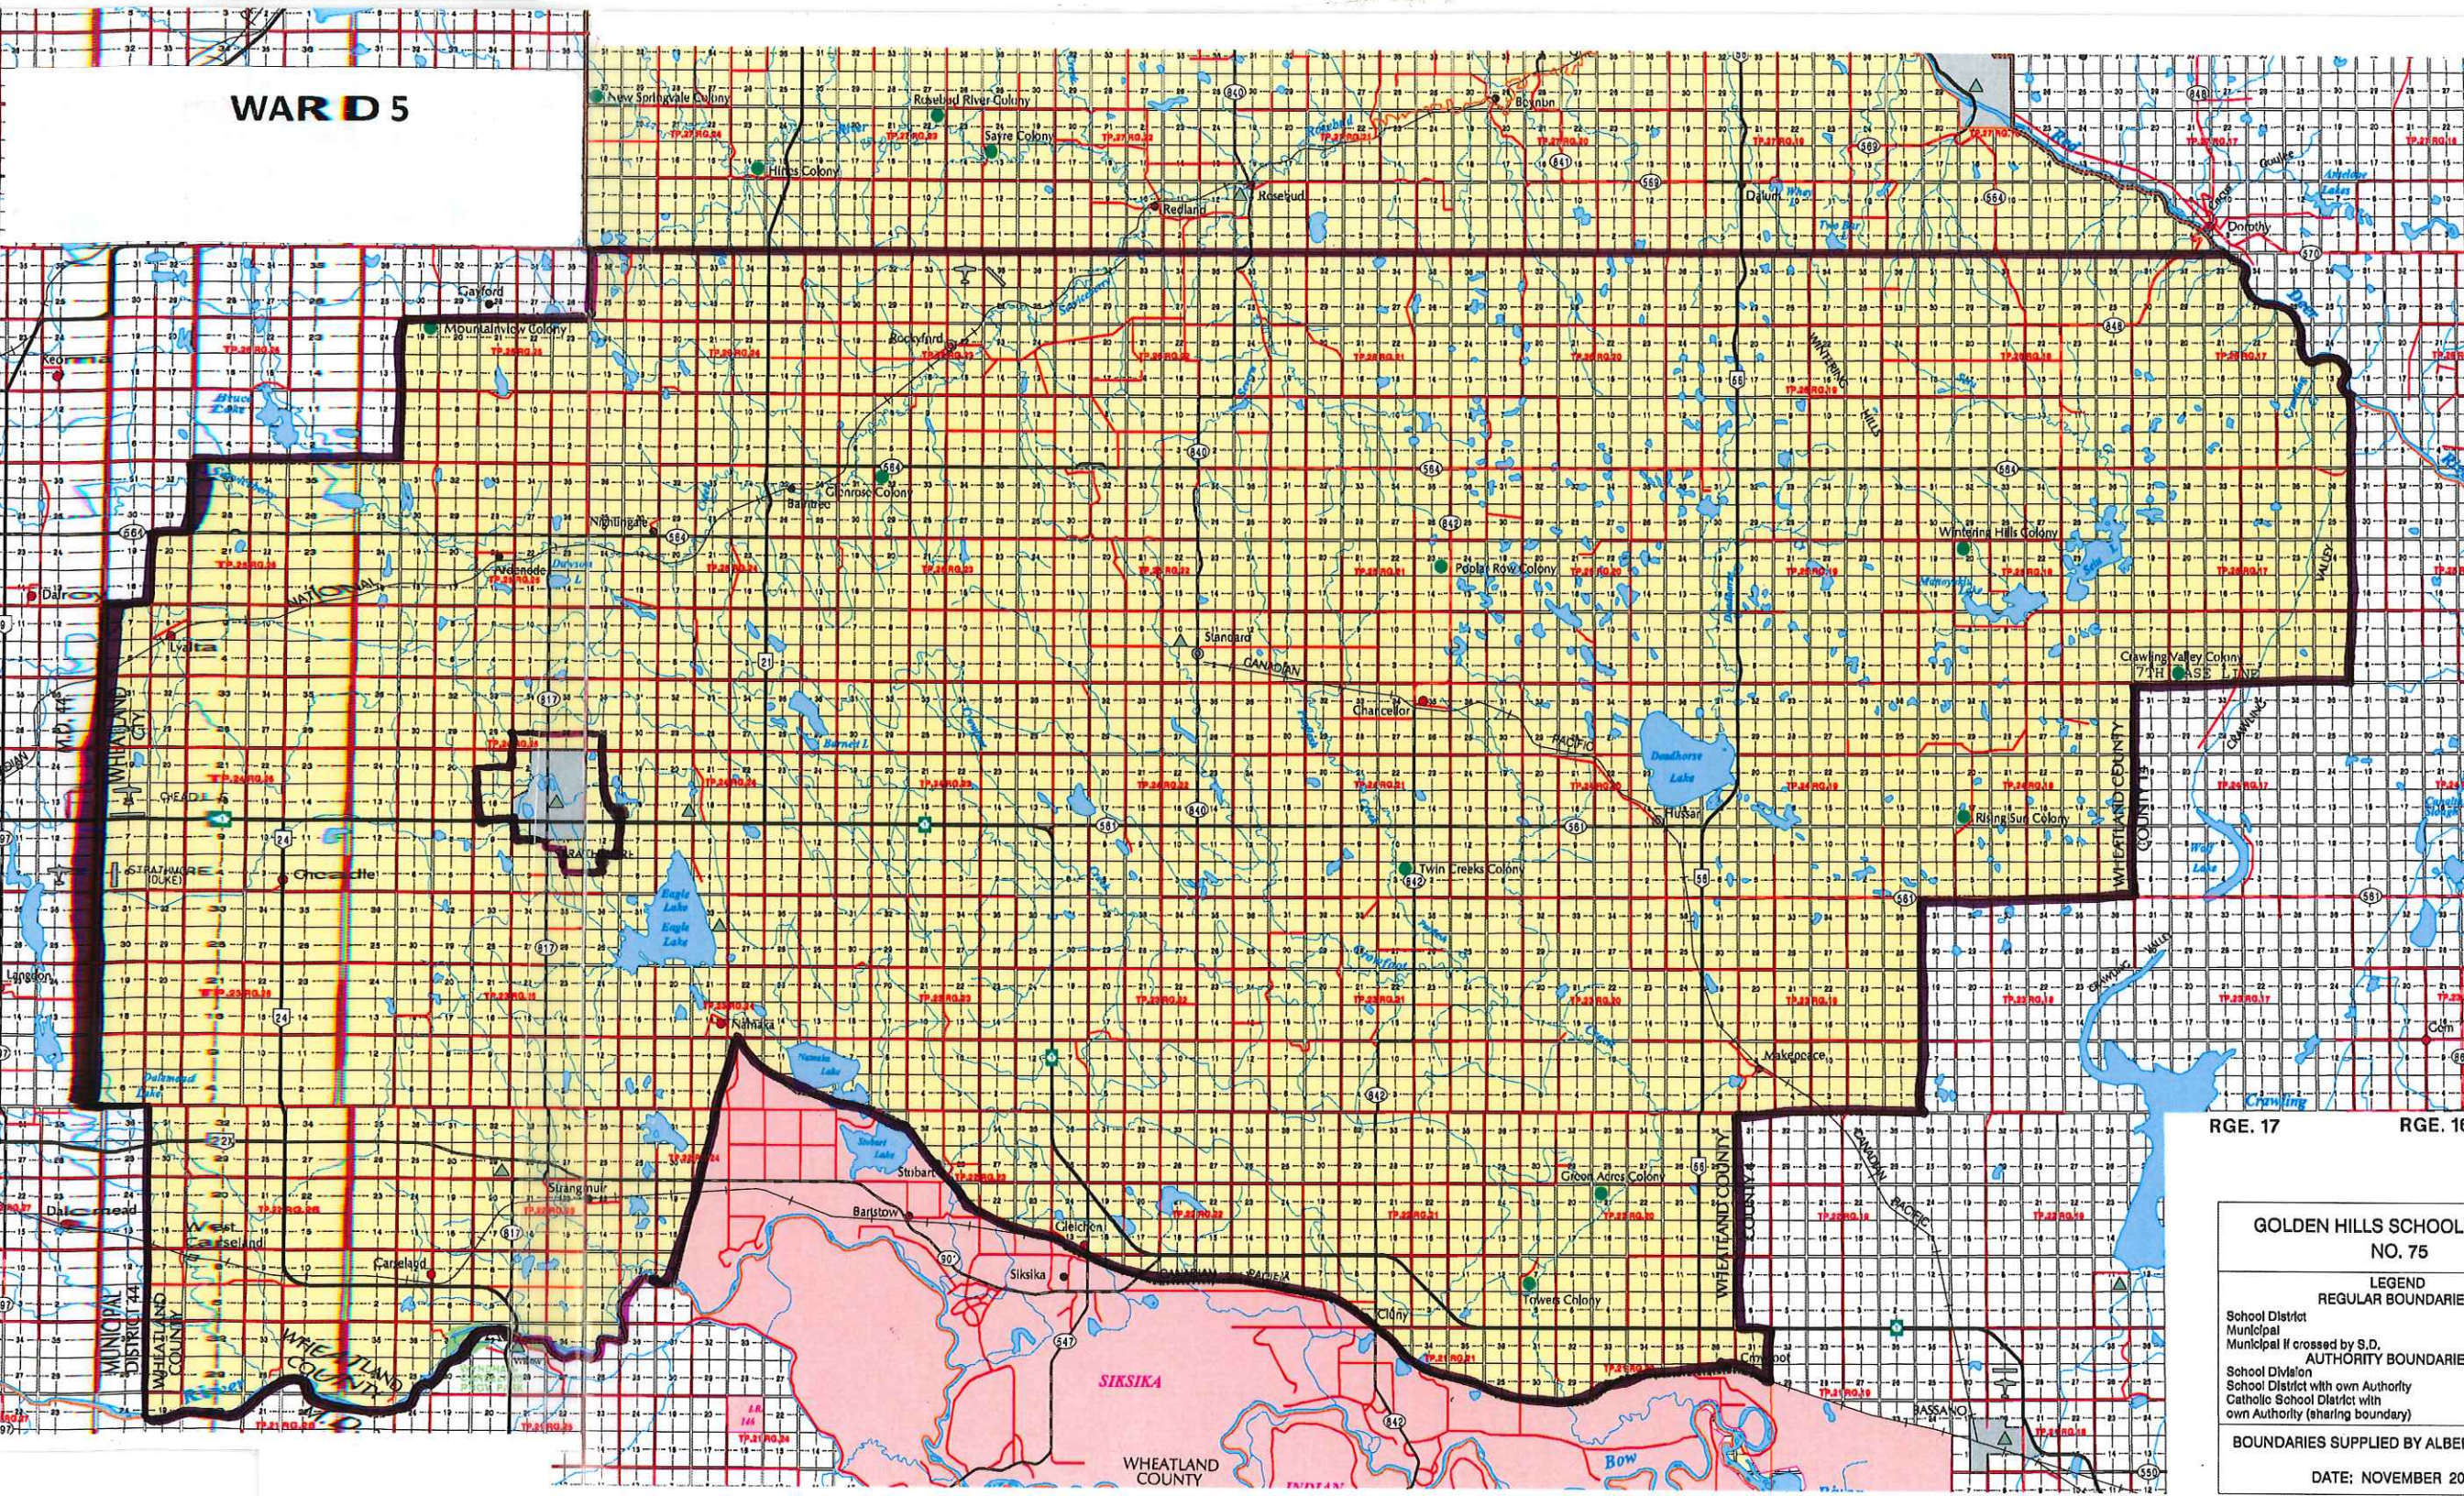

WARD 5

GOLDEN HILLS SCHOOL NO. 75

LEGEND

- School District
- Municipal
- Municipal if crossed by S.D. AUTHORITY BOUNDARY
- School Division
- School District with own Authority
- Catholic School District with own Authority (sharing boundary)

BOUNDARIES SUPPLIED BY ALBERTA

DATE: NOVEMBER 20